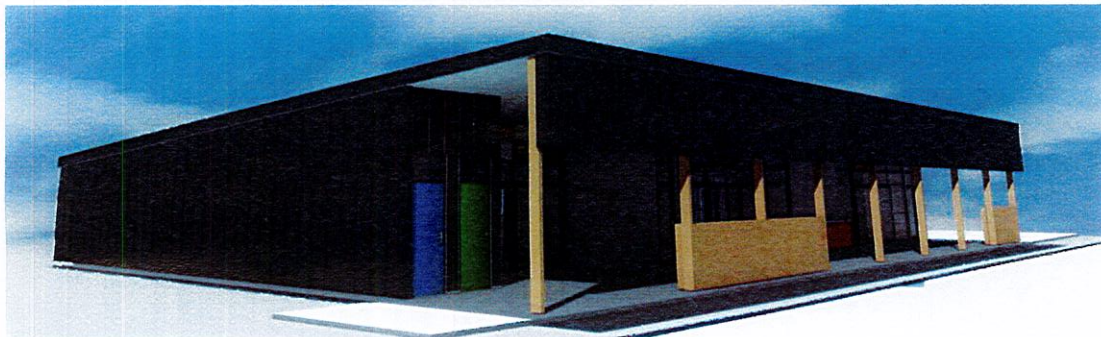

Northwestern view

Northern view

Eastern View

Southern view

CONCEPT	
NO. ARCHITECTURE	0001
Issue Date:	9/4/2010
PROJECT NAME:	WAINUI SCHOOL NEW 3 CLASSROOM BLOCK
CLIENT:	3D Images
ADDRESS:	DD 147.19
SCALE:	NTB A9.01 B
DLM	
ARCHITECTS & LANDSCAPE ARCHITECTS	
<small> This document is the property of DLM Architects & Landscape Architects. It is to be used only for the project and site for which it was prepared. The user shall not be held responsible for any errors or omissions in this document. The user shall not be held responsible for any errors or omissions in this document. The user shall not be held responsible for any errors or omissions in this document. </small>	