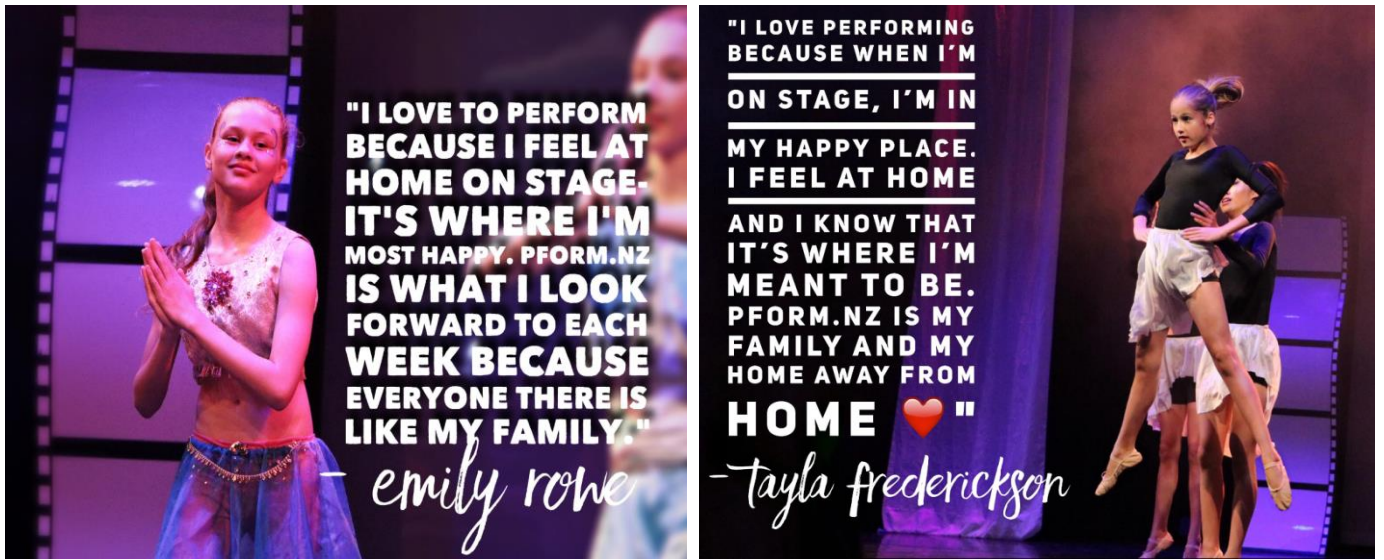

"I LOVE TO PERFORM BECAUSE I FEEL AT HOME ON STAGE. IT'S WHERE I'M MOST HAPPY. PFORM.NZ IS WHAT I LOOK FORWARD TO EACH WEEK BECAUSE EVERYONE THERE IS LIKE MY FAMILY."

- emily rove

"I LOVE PERFORMING BECAUSE WHEN I'M ON STAGE, I'M IN MY HAPPY PLACE. I FEEL AT HOME AND I KNOW THAT IT'S WHERE I'M MEANT TO BE. PFORM.NZ IS MY FAMILY AND MY HOME AWAY FROM HOME ❤️"

- Tayla frederickson