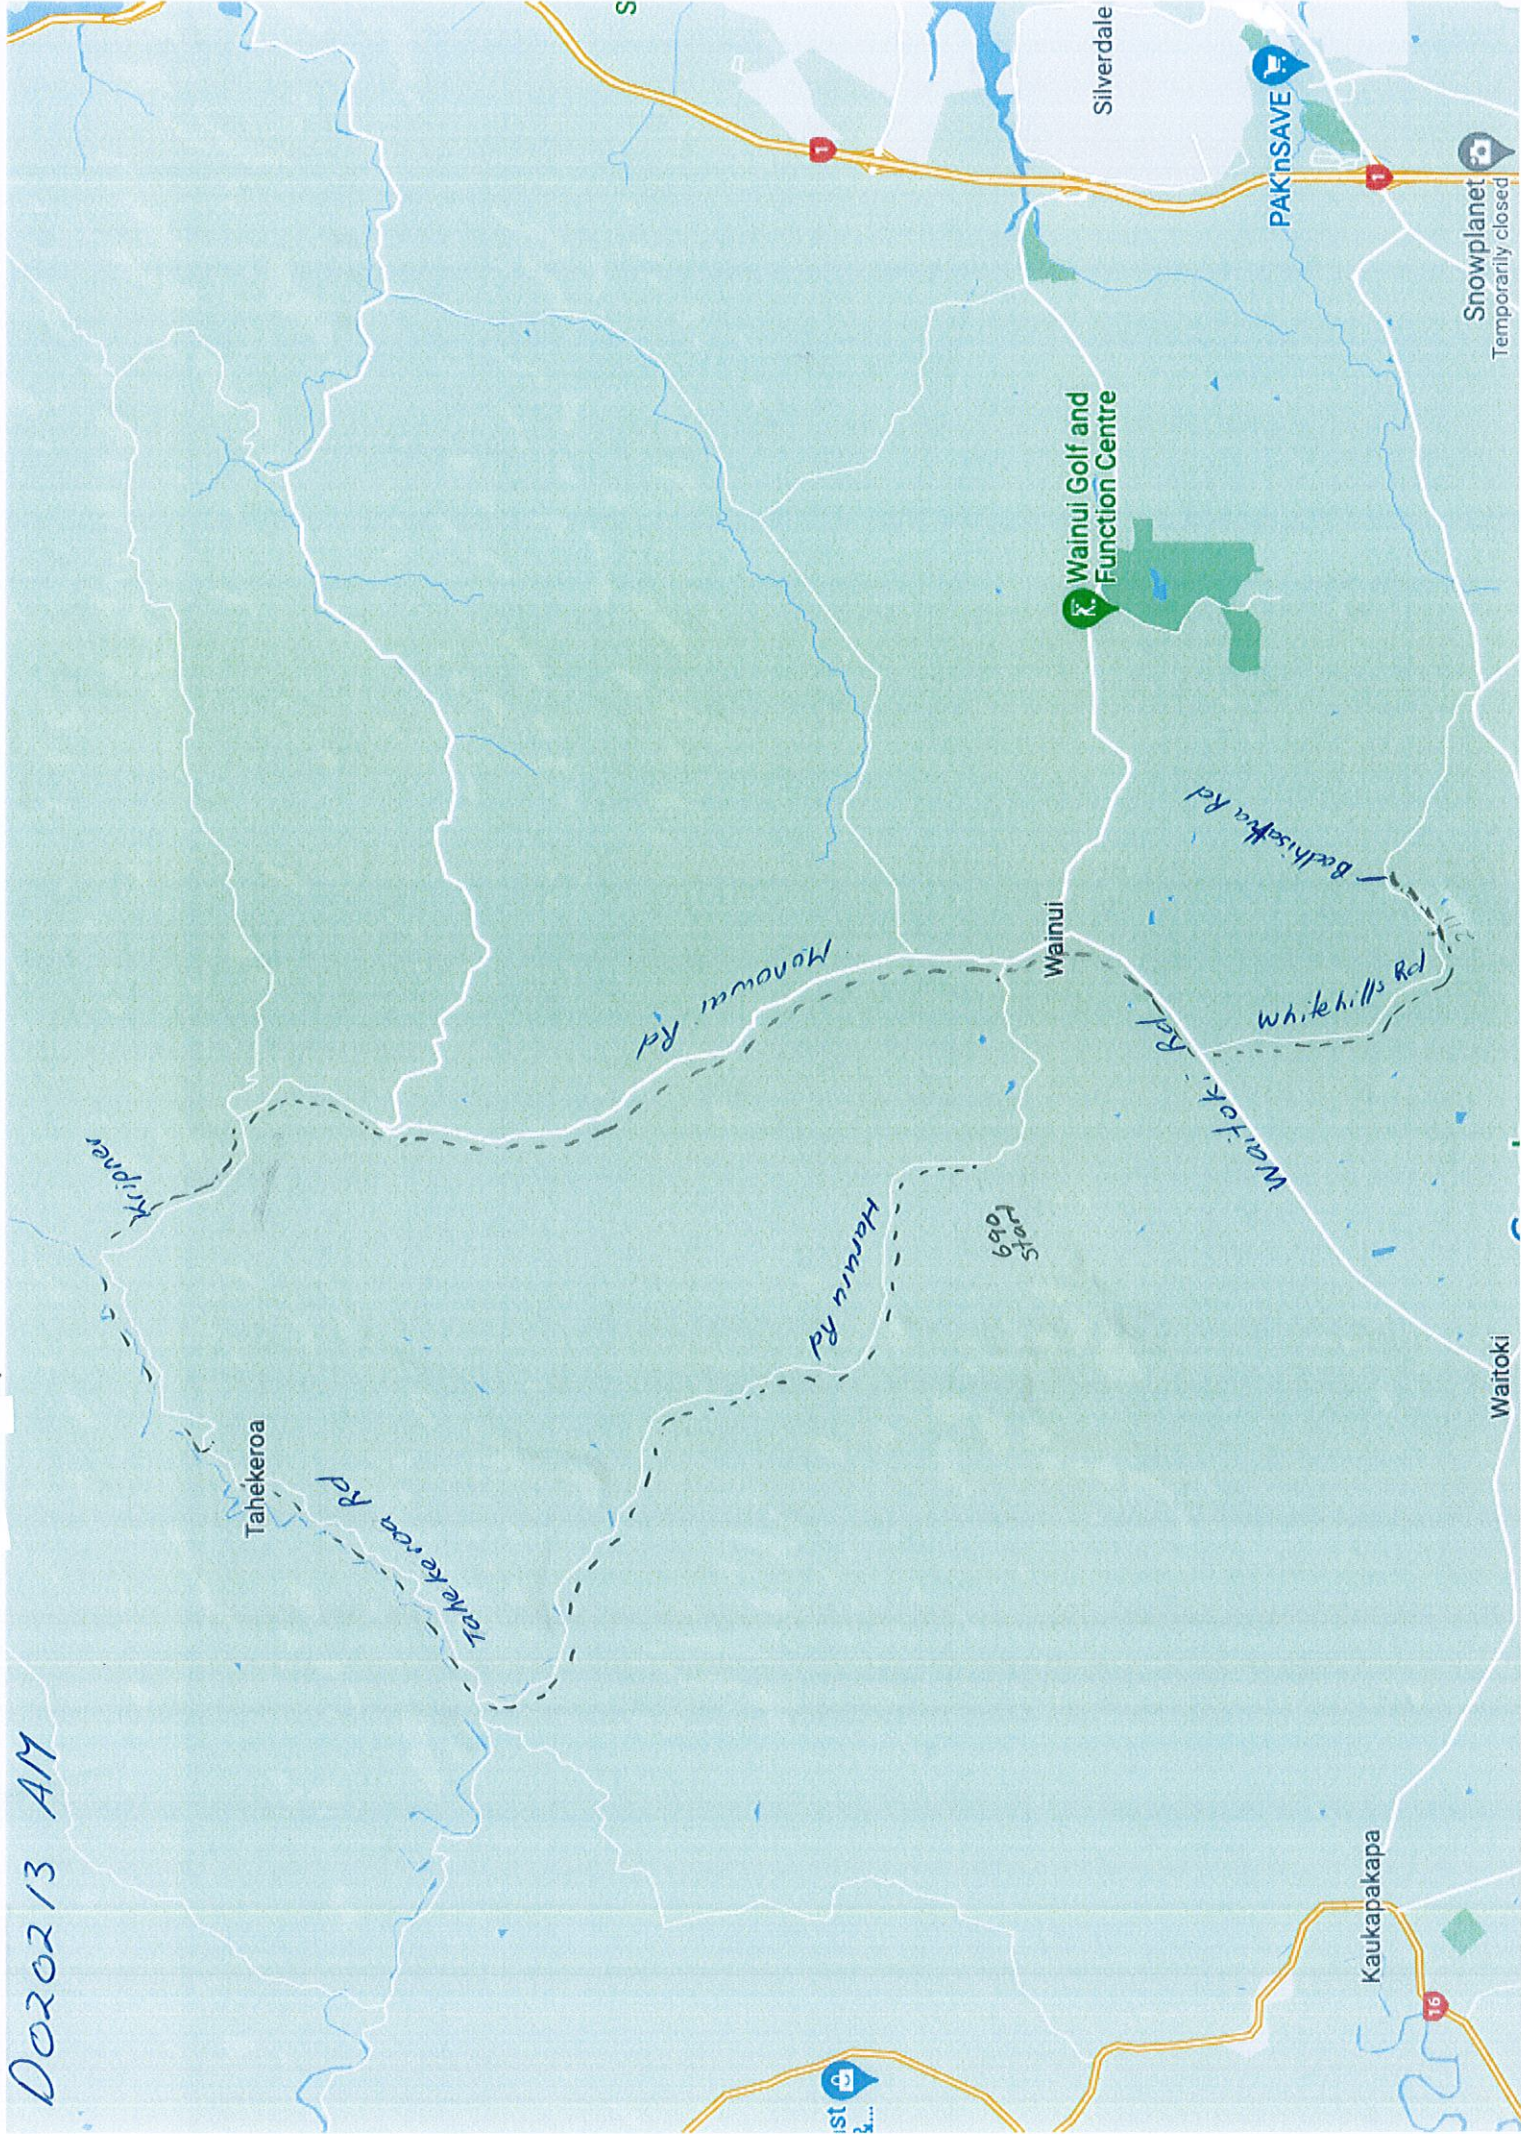

020213 AM

Silverdale

PAK'nSAVE

Snowplanet
Temporarily closed

Wainui Golf and
Function Centre

Wainui Rd

Wainui

Beckisette Rd

Whitehills Rd

690
Stop

Kriper

Tahekerora

Tahekerora Rd

Haruru Rd

Waitoki

Kaukapakapa

16

ist
&...